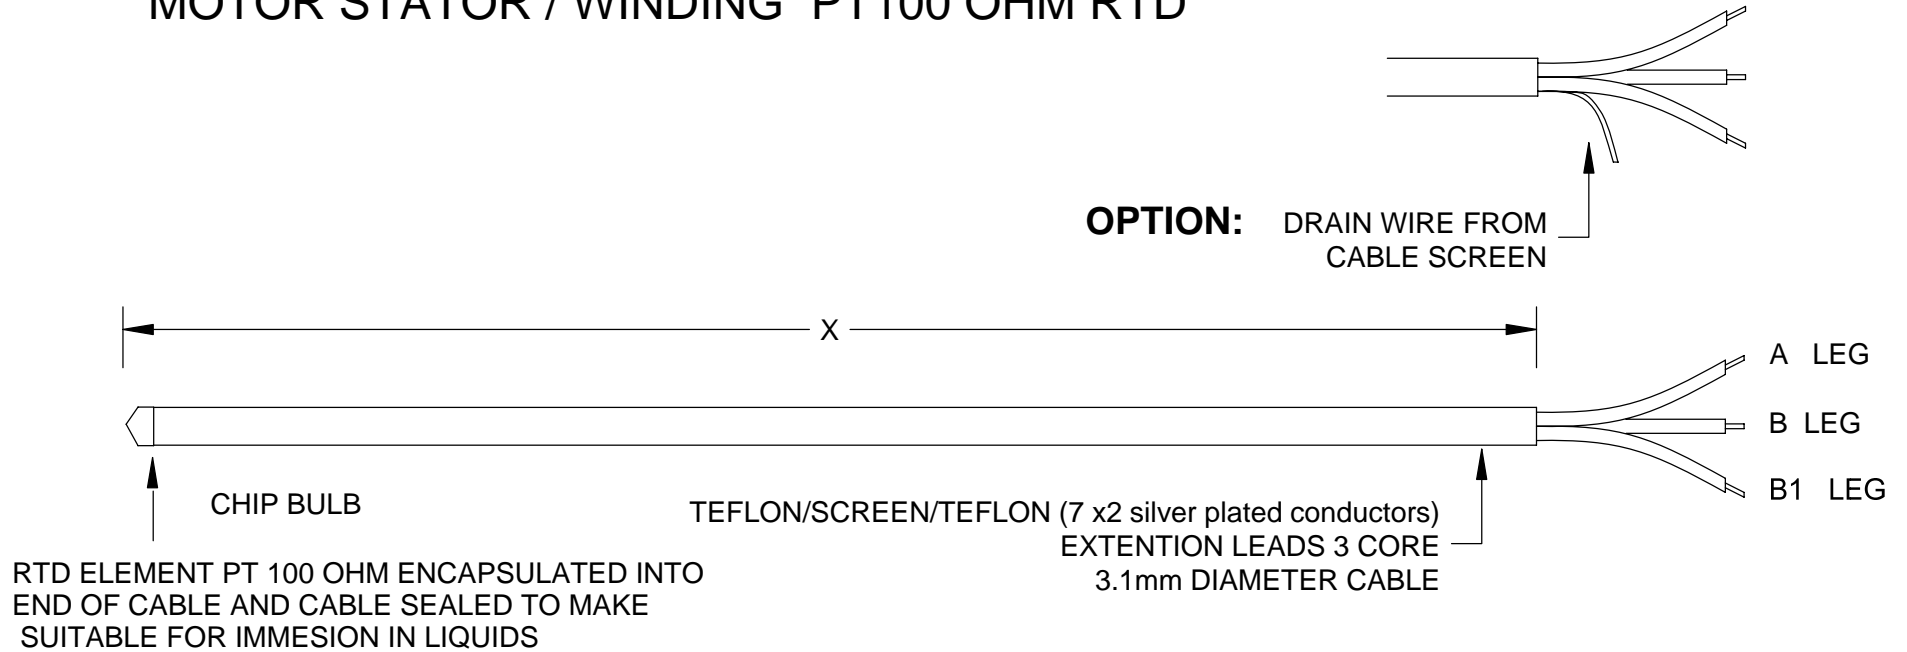

MOTOR STATOR / WINDING PT100 OHM RTD

MOTOR STATOR / WINDING RTD SENSOR
MAXIMUM OPERATING TEMPERATRE 220 DEG C

TEMPERATURE CONTROLS PTY LTD		Certificate No: QEC 14412 ISO 9001:2008
CONDITIONS THIS DRAWING IS OUR EXCLUSIVE PROPERTY AND MUST NOT BE COPIED OR HANDED TO ANY OTHER PARTIES WITH OUT WRITTEN PERMISSION. IT SHALL BE RETURNED UPON REQUEST	SYDNEY : 7 YAMMA ST SEFTON , NSW 2162 PHONE : (02) 9721 8644 FAX : (02) 9738 9339 MELBOURNE : 8/280 Whitehall St YARRAVILLE VIC 3013 PHONE : (03) 9687 0000 FAX : (03) 9687 1900 EMAIL : sales@temperature.com.au	
	TITLE 	
SIZE : A4	DATE : 20/02/12	DWG NO : SD 129MW
SCALE : NTS	DRAWING BY R.B	REV : 01